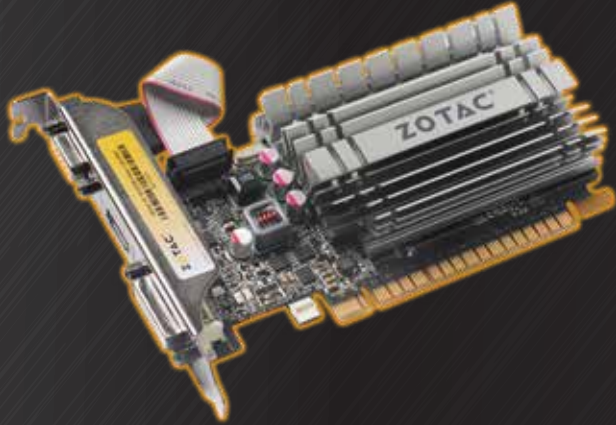

# GEFORCE® GT 720 ZONE® EDITION

GRAPHICS CARD

CARTE GRAPHIQUE

GRAFIKKARTE

TARJETA GRAFICA

ВИДЕОКАРТА

Upgrade to dedicated graphics and memory for unmatched high-definition visuals and performance with the ZOTAC GeForce GT 720 ZONE Edition. Hardware accelerated Blu-ray 3D playback enables the ZOTAC GeForce GT 720 ZONE Edition to render stunning stereoscopic high-definition video with compatible displays and playback software.

Advanced Dolby TrueHD and DTS-HD Audio lossless multi-channel HD audio bitstreaming ensures the ZOTAC GeForce GT 720 ZONE Edition delivers rich audiophile-class audio to match the beautiful visuals. Multi-display support enables the ZOTAC GeForce GT 720 ZONE Edition to deliver maximum productivity with up to three simultaneous displays.