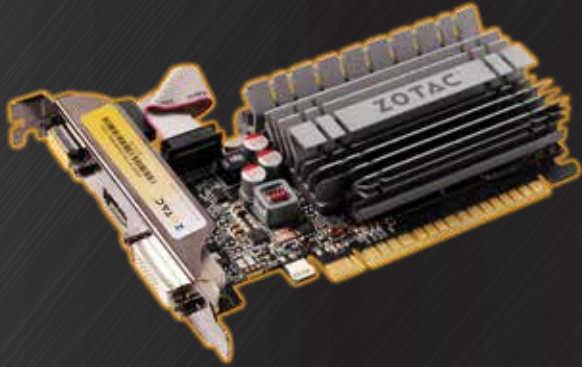

GEFORCE® GT 730

GRAPHICS CARD

CARTE GRAPHIQUE

GRAFIKKARTE

TARJETA GRAFICA

Upgrade to dedicated graphics and memory for unmatched high-definition visuals and performance with the ZOTAC GeForce GT 730. Hardware accelerated Blu-ray 3D playback enables the ZOTAC GeForce GT 730 to render stunning stereoscopic high-definition video with compatible displays and playback software.

Advanced Dolby TrueHD and DTS-HD Audio lossless multi-channel HD audio bitstreaming ensures the ZOTAC GeForce GT 730 delivers rich audiophile-class audio to match the beautiful visuals. NVIDIA Surround technology with triple-display support enables the ZOTAC GeForce GT 730 to deliver unmatched gaming immersion and maximum productivity.

SKU: ZT-71108-10L | EAN: 4895173604737 | UPC: 816264015014

ZOTAC®

It's Time to Play

TECHNICAL SPECIFICATIONS

FEATURES

- NVIDIA Adaptive Vertical Sync technology
- NVIDIA Surround technology
- NVIDIA Unified Architecture
- NVIDIA PhysX technology
- NVIDIA CUDA technology
- Hardware Video Decode Acceleration
- Blu-ray 3D ready
- HDMI xvYCC Color & DeepColor technologies
- Lossless audio bitstream capable

SPECIFICATIONS

- NVIDIA GeForce GT 730 GPU
- 384 processor cores
- 4GB DDR3
- 64-bit memory bus
- Engine clock: 902 MHz
- Memory clock: 1800 MHz
- PCI Express 2.0 (x8 lanes)

CONNECTORS

- 1 x DL-DVI-D
- 1 x VGA
- 1 x HDMI
- Triple simultaneous display capable
- HDCP compliant