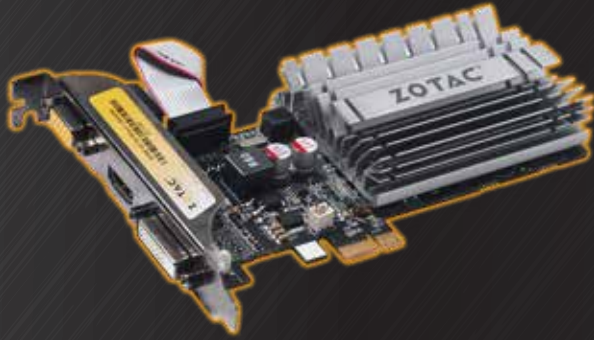

GEFORCE® GT 730

GRAPHICS CARD

CARTE GRAPHIQUE

GRAFIKKARTE

TARJETA GRAFICA

Upgrade to dedicated graphics and memory for unmatched high-definition visuals and performance with the ZOTAC GeForce GT 730. Hardware accelerated Blu-ray 3D playback enables the ZOTAC GeForce GT 730 to render stunning stereoscopic high-definition video with compatible displays and playback software.

Advanced Dolby TrueHD and DTS-HD Audio lossless multi-channel HD audio bitstreaming ensures the ZOTAC GeForce GT 730 delivers rich audiophile-class audio to match the beautiful visuals. NVIDIA Surround technology with triple-display support enables the ZOTAC GeForce GT 730 to deliver unmatched gaming immersion and maximum productivity.

SKU: ZT-71107-10L | EAN: 4895173604720 | UPC: 816264015007

ZOTAC®

It's Time to Play

TECHNICAL SPECIFICATIONS

FEATURES

- NVIDIA Adaptive Vertical Sync technology
- NVIDIA Surround technology
- NVIDIA Unified Architecture
- NVIDIA PhysX technology
- NVIDIA CUDA technology
- Hardware Video Decode Acceleration
- Blu-ray 3D ready
- HDMI xvYCC Color & DeepColor technologies
- Lossless audio bitstream capable

SPECIFICATIONS

- NVIDIA GeForce GT 730 GPU
- 384 processor cores
- 1GB DDR3
- 64-bit memory bus
- Engine clock: 902 MHz
- Memory clock: 1800 MHz
- PCI Express 2.0 (x1 lanes)

CONNECTORS

- 1 x DL-DVI-D
- 1 x VGA
- 1 x HDMI
- Triple simultaneous display capable
- HDCP compliant