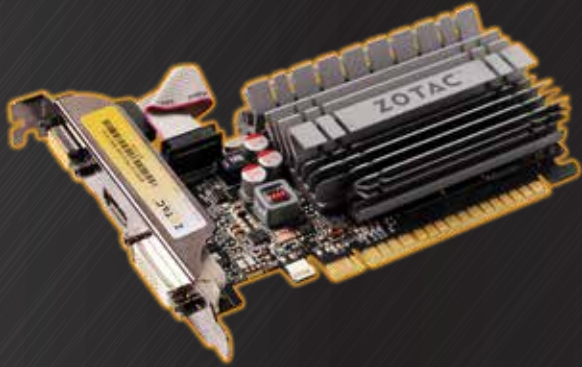

GEFORCE® GT 730

GRAPHICS CARD

CARTE GRAPHIQUE

GRAFIKKARTE

TARJETA GRAFICA

Upgrade to dedicated graphics and memory for unmatched high-definition visuals and performance with the ZOTAC GeForce GT 730. Hardware accelerated Blu-ray 3D playback enables the ZOTAC GeForce GT 730 to render stunning stereoscopic high-definition video with compatible displays and playback software.

Advanced Dolby TrueHD and DTS-HD Audio lossless multi-channel HD audio bitstreaming ensures the ZOTAC GeForce GT 730 delivers rich audiophile-class audio to match the beautiful visuals. NVIDIA Surround technology with triple-display support enables the ZOTAC GeForce GT 730 to deliver unmatched gaming immersion and maximum productivity.

SKU: ZT-71106-10L | EAN: 4895173604713 | UPC: 816264014994

ZOTAC®

It's Time to Play

TECHNICAL SPECIFICATIONS

FEATURES

- NVIDIA Adaptive Vertical Sync technology
- NVIDIA Surround technology
- NVIDIA Unified Architecture
- NVIDIA PhysX technology
- NVIDIA CUDA technology
- Hardware Video Decode Acceleration
- Blu-ray 3D ready
- HDMI xvYCC Color & DeepColor technologies
- Lossless audio bitstream capable

SPECIFICATIONS

- NVIDIA GeForce GT 730 GPU
- 384 processor cores
- 1GB DDR3
- 64-bit memory bus
- Engine clock: 902 MHz
- Memory clock: 1800 MHz
- PCI Express 2.0 (x8 lanes)

CONNECTORS

- 1 x DL-DVI-D
- 1 x VGA
- 1 x HDMI
- Triple simultaneous display capable
- HDCP compliant