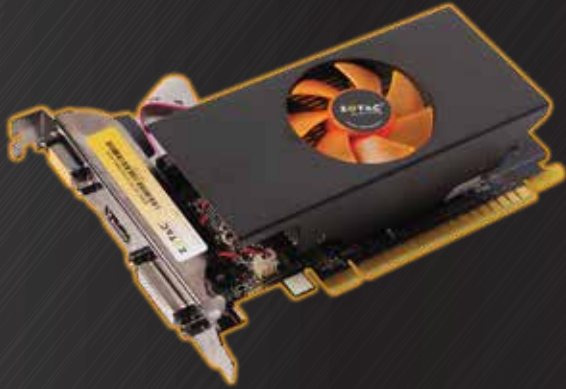

# GEFORCE® GT 730

GRAPHICS CARD

CARTE GRAPHIQUE

GRAFIKKARTE

TARJETA GRAFICA

Upgrade to dedicated graphics and memory for unmatched high-definition visuals and performance with the ZOTAC GeForce GT 730. Hardware accelerated Blu-ray 3D playback enables the ZOTAC GeForce GT 730 to render stunning stereoscopic high-definition video with compatible displays and playback software.

Advanced Dolby TrueHD and DTS-HD Audio lossless multi-channel HD audio bitstreaming ensures the ZOTAC GeForce GT 730 delivers rich audiophile-class audio to match the beautiful visuals. NVIDIA Surround technology with triple-display support enables the ZOTAC GeForce GT 730 to deliver unmatched gaming immersion and maximum productivity.