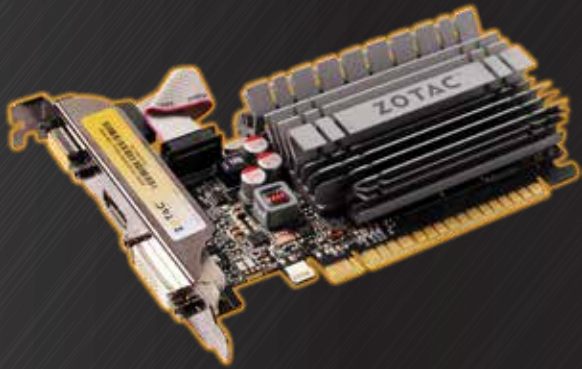

# GEFORCE® GT 630

## ZONE® EDITION

GRAPHICS CARD

CARTE GRAPHIQUE

GRAFIKKARTE

TARJETA GRAFICA

Enjoy quiet computing bliss and high-definition video playback capabilities with the ZOTAC GeForce GT 630 ZONE Edition. The passive-cooled ZOTAC GeForce GT 630 ZONE Edition features hardware Blu-ray decode capabilities paired with an HDMI 1.4 output for stunning Blu-ray 3D playback when connected to the latest 3D televisions and monitors.

High-definition audio bitstreaming support enables the ZOTAC GeForce GT 630 ZONE Edition to send raw Dolby TrueHD and DTS-HD Master Audio tracks to home theater receivers for audiophile-class sound quality. Microsoft® DirectX 11 with hardware tessellation technologies equips the ZOTAC GeForce GT 630 ZONE Edition with phenomenal 3D capabilities.