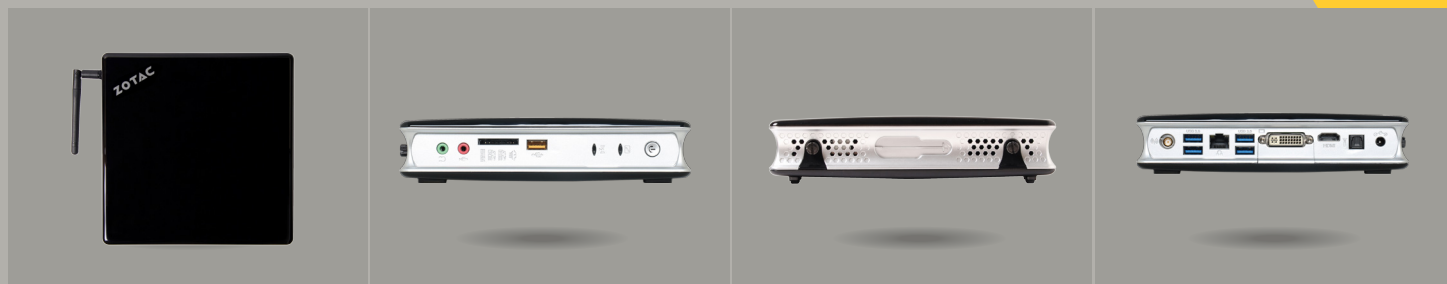

ZBOX

→ SKU: ZBOX-MN321-BE/J/U/K-W2A/W3A/W4A

MN321

Enjoy eco-friendly computing with superior energy-efficiency and stunning graphics capabilities with the ZOTAC ZBOX MN321 with Windows 8.1 with Bing mini PC powered by an NVIDIA GeForce graphics and Intel processor. Full HD video playback are at your fingertips and this ZBOX delivers green computing with premium visual capabilities.

The ZOTAC ZBOX MN321 packages performance and convenience with a pre-installed 2GB memory, 32GB SSD, NVIDIA GT720 graphics card and Windows 8.1 with Bing. Users can easily expand their experience by adding additional memory and storage, while lightning speed connections come standard with 802.11ac Wi-Fi and Gigabit Ethernet. Power, green and speed all come in one small unit.

SPECIFICATIONS

- NVIDIA GeForce GT720
- 192 CUDA Cores / 1GB DDR3 Memory
- Intel 2957U (dual-core, 1.4 GHz)

HARD DRIVE & MEMORY

- Onboard 32GB mSATA SSD
- 1 x 2.5-inch SATA 6.0 Gbps HDD/SSD slot
- 2GB DDR3L-1600 SO-DIMM (up to 16GB)

MINI-PC DIMENSIONS

- Length: 188mm (7.4in)
- Width: 188mm (7.4in)
- Height: 44mm (1.73in)

BOX DIMENSIONS

- Length: 337mm (13.26in)
- Width: 245mm (9.64in)
- Height: 74mm (2.91in)

INSIDE THE BOX

- ZOTAC ZBOX MN321 with Windows 8.1 with Bing
- Power brick & cable
- VESA monitor mount (w/4 screws)
- 1 x Wi-Fi antenna
- O/S recovery DVD
- Driver disc
- DVI-to-VGA Adapter
- Stand