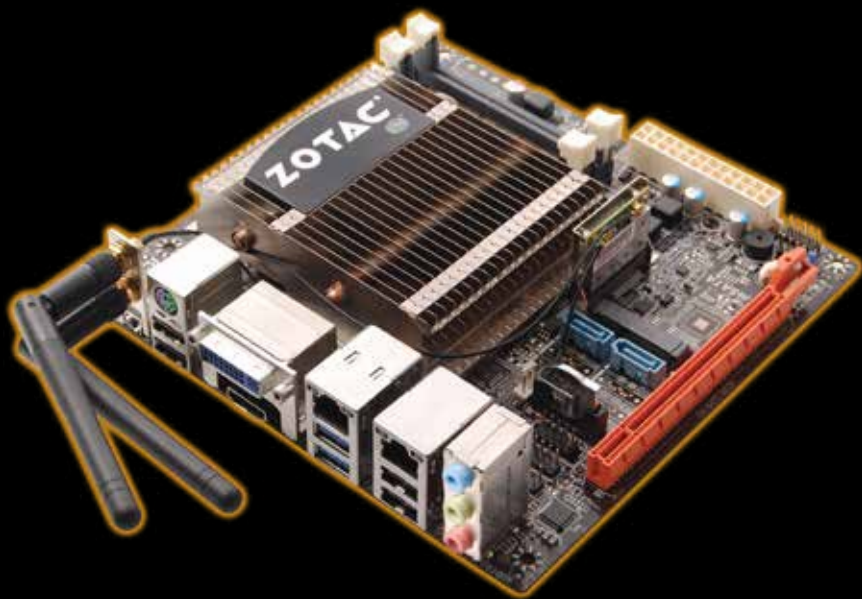

# E2-1800-ITX WiFi

SKU: E2-1800ITX-A-E

Experience premium energy-efficiency computing and world-class graphics processing with the ZOTAC E2-1800 ITX WiFi series powered by the AMD E2-1800 APU. The ZOTAC E2-1800 ITX WiFi series pairs a dual-core processor and AMD Radeon HD 7340 Discrete-Class Graphics processor for an outstanding synergy of CPU and GPU performance capable of stunning Microsoft DirectX 11 graphics, high-definition Blu-ray playback, streaming high-definition Internet video and day-to-day computing tasks while sipping miniscule amounts of energy.

The ZOTAC E2-1800 ITX WiFi series pack plenty of features into a mini-ITX form factor with a PCI Express slot, USB 2.0, USB 3.0 and SATA 6.0 Gb/s ports for unmatched expansion capabilities. Integrated high-speed networking capabilities enable lightning-fast network transfers via wires or wireless with Gigabit Ethernet and 802.11n WiFi technologies for maximum networking performance with the ZOTAC E2-1800 ITX WiFi series.