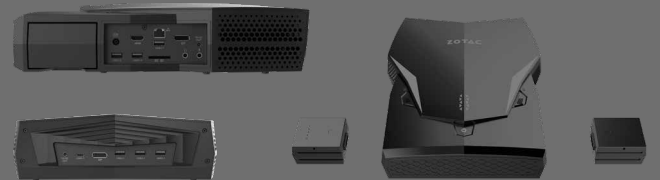

ZOTAC VR GO 4.0

SKU: ZBOX-VR7N4500-BE1/J/U/K/AUS-W4C
ZBOX-VR7N4500-BE-W5C

Creating and playing are all part of the fun with the all-new ZOTAC VR GO 4.0 Backpack PC. Experience full immersion in the virtual reality and Metaverse with unprecedented freedom of movement and the most reliable connectivity that no wireless VR device can provide. Strap the industry leading wearable PC on your back and put on the latest Virtual Reality (VR), Augmented Reality (AR), or Mixed Reality (MR) headset* to create with an unparalleled sense of depth and proximity, simulate on-site training in the virtual, visualize and interact in brilliantly rendered architectural spaces, reimagine location experiences in arts and entertainment, and so much more.

FEATURES

- Compact Size: 5.2 kg (Weight); 8.5 liters (Volume)
- Hot-swappable Batteries (Up to 50 minutes of play time; Dual batteries required for maximum performance)
- Ray Tracing / NVIDIA DLSS / AI Acceleration
- Creator Ready / 4K Ready / VR Ready
- NVIDIA G-SYNC™ Compatible
- Microsoft DirectX 12, feature level 12_1 compatible
- Wi-Fi 6 & Bluetooth 5.2
- SPECTRA 2.0 RGB Lighting

SPECIFICATIONS

- Intel® Core™ i7-11800H processor (8-core 2.3 GHz, up to 4.6 GHz)
- NVIDIA RTX™ A4500 16GB GDDR6 256-bit

BACKPACK SPECIFICATIONS

- Foam-padded back support
- Nylon shoulder straps
- Nylon chest and waist straps

HARD DRIVE & MEMORY

- 16GB DDR4 SO-DIMM (Max 32GB)
- 512GB M.2 SSD
- 1 x 2.5-inch SATA 6.0 Gbps HDD/SSD bay

TOP PORTS

- Power output (DC 12V, max 2.5A)
- 4 x USB 3.1 ports (1 Type-C)

SIDE PORTS

- Power button, LED (front)
- Analog input / output
- 3-in-1 card reader (SD/SDHC/SDXC)
- 1 x USB 3.1 ports, 2 x USB 3.0 ports
- 10/100/1000 Ethernet (RJ45)
- 2 x Battery ports
- Power output (DC 12V, max 2.5A)