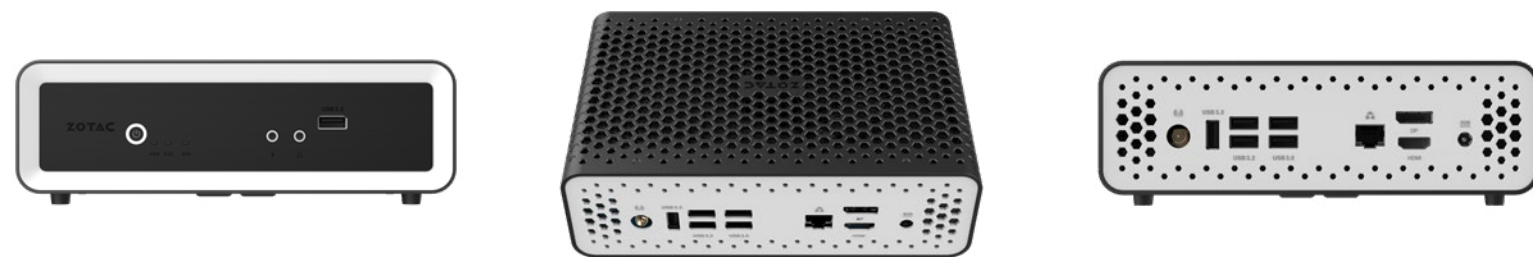

ZBOX MI673 (barebone)

SKU: ZBOX-MI673-BE/BE1/J/U/K/AUS

The ZBOX MI673 is a compact, active-cooled mini PC with a wide ventilated design and equipped with the latest and powerful Intel Core i7-14700 processor. With 20 cores and 28 threads, the ZBOX MI673 delivers powerful performance for business, office, school, home, and daily computing tasks with low-noise and a compact 1.79 overall size.

KEY FEATURES

- Compact 1.79 liter size
- Intel® Core™ i7-14700 Processor, 33MB Cache
- Up to 5.4GHz, 20-core, 28-thread
- Native 4K output, up to 2 displays
- Wide ventilated design, actively-cooled
- Wi-Fi 6 & Bluetooth 5.2
- Up to 64GB DDR4-3200 Memory
- M.2 NVMe PCIe 4.0 x4 SSD slot (2280)
- DisplayPort 1.4 & HDMI 2.1 video output
- Gigabit LAN

HARD DRIVE & MEMORY

- 1 x M.2 NVMe PCIe 4.0 x4 SSD slot (2280)
- 2 x DDR4-3200 SO-DIMM Memory slots (Up to 64GB)

FRONT PORTS

- 1 x USB 3.2 port
- Power button and power LED

REAR PORTS

- Power Connector
- 3 x USB 3.2 port
- 2 x USB 3.0 port
- 1 x 10/100/1000 Ethernet port
- Wi-Fi antenna connector

CONNECTIVITY

- WiFi 6
- Bluetooth 5.2

AUDIO OUTPUTS

- Onboard 8 Channel Digital Audio via HDMI
- Analog Stereo port, Mic port

SOFTWARE COMPATIBILITY

- Microsoft Windows 11 ready

INSIDE THE BOX

- ZOTAC ZBOX MI673
- Power Cord (quantity and type dependent on region)
- Power Adapter
- VESA Mount with 4x screws
- Wi-Fi Antenna
- USB Flash Drive with drivers
- Quick Start Guide