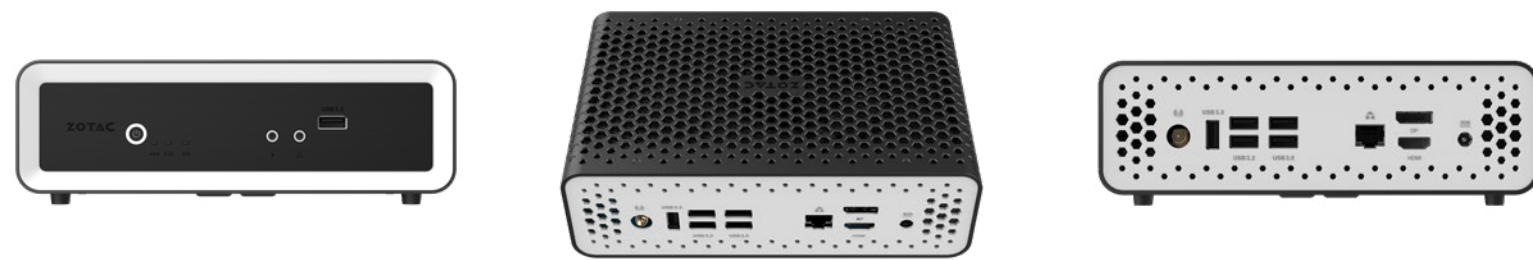

ZBOX MI633 (barebone)

SKU: ZBOX-MI633-BE/BE1/J/U/K/AUS

The ZBOX MI633 is a compact, active-cooled mini PC with a wide ventilated design and equipped with the latest and powerful Intel Core i3-14100 processor. With 4 cores and 8 threads, the ZBOX MI633 delivers powerful performance for business, office, school, home, and daily computing tasks with low-noise and a compact 1.79 liter size.

KEY FEATURES

- Compact 1.79 liter size
- Intel® Core™ i3-14100 Processor, 12MB Cache
- Up to 4.7GHz, 4-core, 8-thread
- Native 4K output, up to 2 displays
- Wide ventilated design, actively-cooled
- Wi-Fi 6 & Bluetooth 5.2
- Up to 64GB DDR4-3200 Memory
- M.2 NVMe PCIe 4.0 x4 SSD slot (2280)
- DisplayPort 1.4 & HDMI 2.1 video output
- Gigabit LAN

HARD DRIVE & MEMORY

- 1 x M.2 NVMe PCIe 4.0 x4 SSD slot (2280)
- 2 x DDR4-3200 SO-DIMM Memory slots (Up to 64GB)

FRONT PORTS

- 1 x USB 3.2 port
- Power button and power LED

REAR PORTS

- Power Connector
- 3 x USB 3.2 port
- 2 x USB 3.0 port
- 1 x 10/100/1000 Ethernet port
- Wi-Fi antenna connector

CONNECTIVITY

- WiFi 6
- Bluetooth 5.2

AUDIO OUTPUTS

- Onboard 8 Channel Digital Audio via HDMI
- Analog Stereo port, Mic port

SOFTWARE COMPATIBILITY

- Microsoft Windows 11 ready

INSIDE THE BOX

- ZOTAC ZBOX MI633
- Power Cord (quantity and type dependent on region)
- Power Adapter
- VESA Mount with 4x screws
- Wi-Fi Antenna
- USB Flash Drive with drivers
- Quick Start Guide