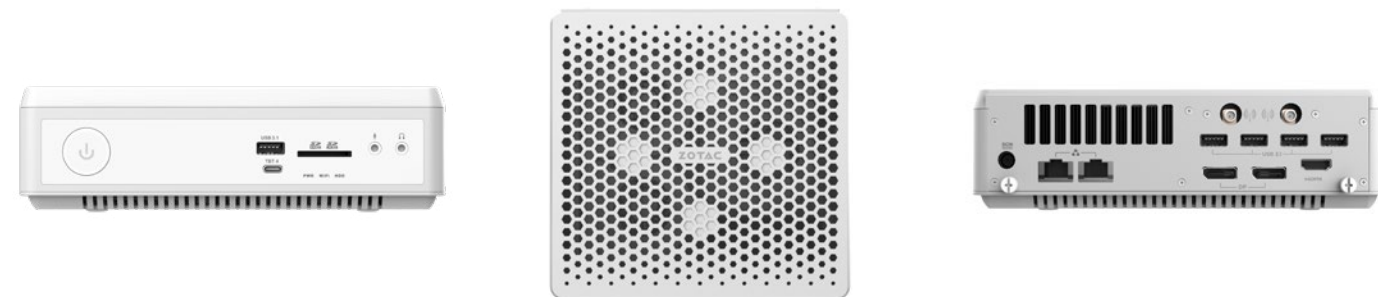

MAGNUS EN474070W (Windows)

SKU: ZBOX-EN474070W-BE/BE1/J/U/K/AUS-W4B/W5B

The all-new MAGNUS EN474070W upgraded with a 14th gen Intel Core i7 mobile processor and NVIDIA GeForce RTX 4070 Laptop GPU, is a formidable tailor-made machine for creative hobbyists and professionals alike. With a discrete yet powerful cooling solution, a comprehensive array of connectivity options, and as well as an extremely compact form-factor, the MAGNUS EN474070W fits a wide variety of creative workstation and studio needs, delivering impressive performance to help content creators and their masterpieces take form.

KEY FEATURES

- Compact 2.65 liter size
- Thunderbolt 4
- 20-core 28-thread 14th Gen Intel Core i7 mobile processor
- GeForce RTX 4070 Laptop GPU
- Native 4K output, up to 3 displays
- Real-time Ray Tracing
- DLSS 3 Frame Generation
- NVIDIA® Studio Drivers Compatible
- Microsoft DirectX 12
- Wi-Fi 6 & Bluetooth 5.2, Dual 2.5G LAN
- Gaming Ready / Creator Ready / 4K Ready / VR Ready

DUAL 2.5G LAN

THUNDERBOLT 4

WIFI 6

UHS-II SDXC CARD READER

ULTRA HD 4K

TRIPLE DISPLAY SUPPORT

TECHNICAL SPECIFICATIONS

SPECIFICATIONS

- UHS-II 3-in-1 card reader (SD/SDHC/SDXC)
- 1 x USB 3.1 port
- Power button and power LED
- Wi-Fi LED, Hard drive LED
- Thunderbolt 4 port (data only)

REAR PORTS

- Power Connector
- 4 x USB 3.1 ports
- 2 x Killer 10/100/1000/2500 Ethernet
- Dual Wi-Fi antenna connector