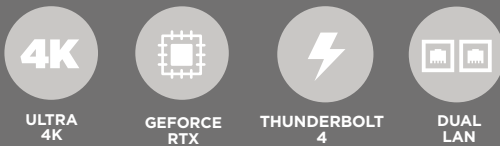

ZBOX MAGNUS EN173070C

Windows 11 Home

SKU: ZBOX-EN173070C-BE/BE1/J/U/AUS/K-W4B/W5B

Next-generation performance empowers the new MAGNUS EN Series. Built for gamers, creators and enthusiasts, the Mini PC features an 11th Gen Intel® Core™ i7 processor, NVIDIA GeForce RTX™ 3070 Laptop GPU and premium connectivity. An improved and powerful cooling solution is backed by a full honeycomb ventilation on top, striking the perfect balance between power and thermals in the most compact form factor. Tackle demanding creative workloads, boost productivity, and get ready for an immersive gaming experience with the ZBOX MAGNUS EN173070C.

TECHNICAL SPECIFICATIONS

AIR COOLED

FEATURES

- Real-time Ray Tracing
- NVIDIA DLSS
- Thunderbolt 4
- Native 4K output
- 2.5Gbit LAN, Wi-Fi 6 & Bluetooth 5
- Intel® Optane™ memory ready
- Creator Ready / 4K Ready / VR Ready