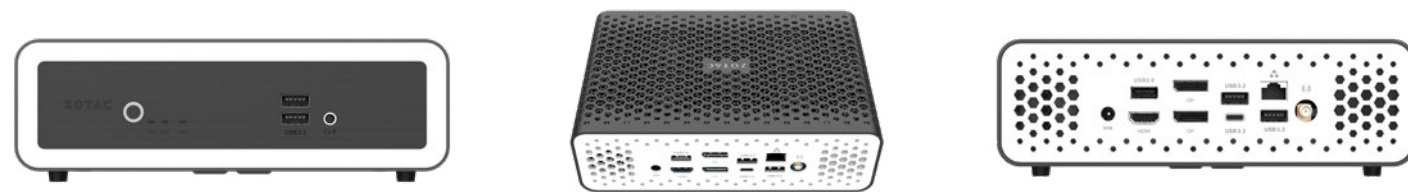

ZBOX CI675 nano (Barebone)

SKU: ZBOX-CI675NANO-BE/BE1/J/U/K/AUS

The ZBOX CI675 nano is a compact, silent mini PC equipped with the latest Intel Core Ultra 7 255U processor. With 12 cores and 14 threads, as well as an integrated Intel AI Boost to offload extended operation of AI applications, the ZBOX CI675 nano promises to be one of the most efficient and high performance Intel Mini PC to date, empowering users with the capabilities to experience AI as efficiently as possible.

KEY FEATURES

- Compact 1.79 liter size
- 12-core 14-thread Intel Core Ultra 7 255U Processor
- Native 4K output, up to 3 displays
- Fanless silent operation
- Integrated Neural Processing Unit (NPU) to accelerate AI applications
- Wi-Fi 7 & Bluetooth 5.4
- Up to 64GB DDR5-5600/5200 Memory
- M.2 NVMe PCIe 4.0 x4 SSD slots
- DisplayPort 1.4 & HDMI 2.0b video output
- Gigabit LAN

GIGABIT LAN

INTEGRATED NPU

WIFI 7

DDR5 MEMORY

ULTRA HD 4K

TRIPLE DISPLAY SUPPORT

TECHNICAL SPECIFICATIONS

SPECIFICATIONS

REAR PORTS

- Power Connector
- 2 x USB 3.2 10Gbps port
- 1 x USB 2.0 port
- 1 x USB 3.2 10Gbps Type-C port
- 1 x 10/100/1000 Ethernet port
- Wi-Fi antenna connector

CONNECTIVITY

- WiFi 7
- Bluetooth 5.4

AUDIO OUTPUTS