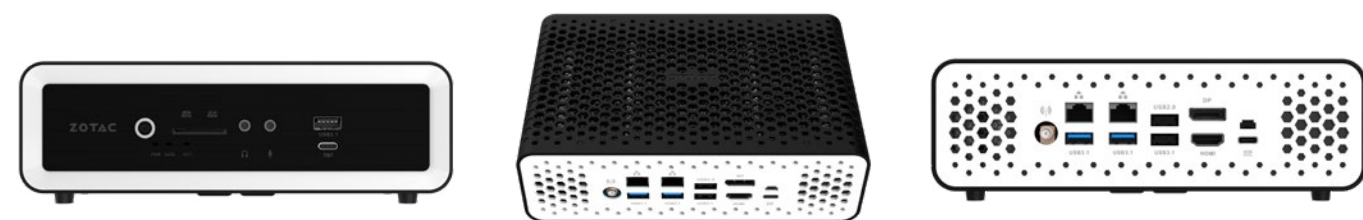

ZBOX CI667 nano (Barebone)

SKU: ZBOX-CI667NANO-BE/BE1/J/U/AUS/K

An award-winning honeycomb design complete with an entirely fanless operation, the ZBOX C Series nano pushes performance beyond the compact body with the latest 12th Gen Intel® Core™ processor. The ZBOX CI667 nano features support for fast 3200 MHz DDR4 memory, M.2 PCIe x4 SSD, Thunderbolt 4, USB 3.1, and HDMI 2.0b with DisplayPort 1.4 for up to 4K resolution at 60 Hz. Its diminutive size allows nimble placement in space limited environments, making it an ideal home theater PC, digital signage, home office, office work space, and more.

KEY FEATURES

- Compact 1.8L chassis
- Passive cooling
- Thunderbolt 4
- Native 4K output (H.265, H.264 decode)
- 2.5Gbit LAN, WiFi 5 & Bluetooth 5
- Intel Clear Video HD technology
- Intel Quick Sync Video technology
- Microsoft DirectX 12 compatible

ULTRA
HD

PASSIVE
COOLED

THUNDERBOLT
4

DUAL
LAN

TECHNICAL SPECIFICATIONS

SPECIFICATIONS

- Intel Core i7-1260P Processor (12-core 3.4 GHz, up to 4.7 GHz)
- Intel Iris Xe Graphics (DDR4 dual channel), Intel UHD Graphics (DDR4 single channel)

POWER SUPPLY

- DC 20V/65W

INSIDE THE BOX

- ZOTAC ZBOX CI667 nano
- AC adapter and Power cord (bundled cable type dependent on region)
- VESA mount (w/ 4 screws)
- Wi-Fi antenna
- USB Flash Drive with OS drivers
- Quick guide