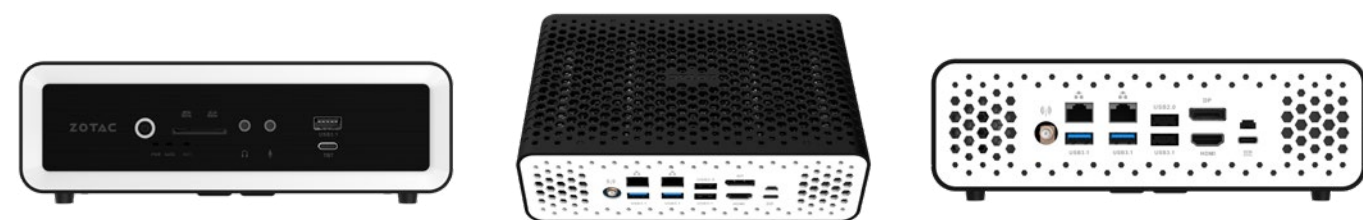

# ZBOX CI647 nano (Barebone)

SKU: ZBOX-CI647NANO-BE/BE1/J/U/AUS/K

An award-winning honeycomb design complete with an entirely fanless operation, the ZBOX C Series nano pushes performance beyond the compact body with the latest 12th Gen Intel® Core™ processor. The ZBOX CI647 nano features support for fast 3200 MHz DDR4 memory, M.2 PCIe x4 SSD, Thunderbolt 4, USB 3.1, and HDMI 2.0b with DisplayPort 1.4 for up to 4K resolution at 60 Hz. Its diminutive size allows nimble placement in space limited environments, making it an ideal home theater PC, digital signage, home office, office work space, and more.

## KEY FEATURES

- Compact 1.8L chassis
- Passive cooling
- Thunderbolt 4
- Native 4K output (H.265, H.264 decode)
- 2.5Gbit LAN, WiFi 5 & Bluetooth 5
- Intel Clear Video HD technology
- Intel Quick Sync Video technology
- Microsoft DirectX 12 compatible

### FRONT PORTS

- Power Button
- 3-in-1 card reader (SD/SDHC/SDXC)
- 1 x USB 3.1
- 1 x Thunderbolt 4
- WiFi LED, Hard drive LED, Power LED