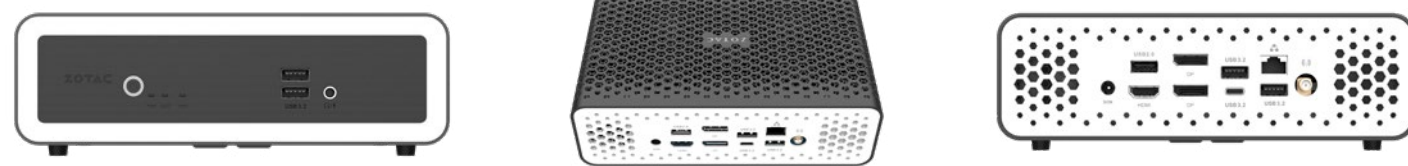

ZBOX CI651 nano (Barebone)

SKU: ZBOX-CI651NANO-BE/BE1/J/U/K/AUS

The ZBOX CI651 nano is a compact, silent mini PC equipped with the latest Intel Core Ultra 5 125U processor, the first implementation of the Intel 4 advanced processing node. With 12 cores and 14 threads, as well as an integrated Neural Processing Unit (NPU) to offload AI workloads for improved power and processing efficiencies, the ZBOX CI651 nano empowers users with smarter capabilities.

KEY FEATURES

- Compact 1.79 liter size
- 12-core 14-thread Intel Core Ultra 5 125U Processor
- Native 4K output, up to 3 displays
- Fanless silent operation
- Integrated Neural Processing Unit (NPU) to accelerate AI applications
- Wi-Fi 6 & Bluetooth 5.2
- AI Express tool
- Up to 64GB DDR5-5600/5200 Memory
- M.2 NVMe PCIe 4.0 x4 SSD slots
- DisplayPort 1.4 & HDMI 2.1 video output
- Gigabit LAN

GIGABIT LAN

INTEGRATED NPU

WIFI 6

DDR5 MEMORY

ULTRA HD 4K

TRIPLE DISPLAY SUPPORT

TECHNICAL SPECIFICATIONS

SPECIFICATIONS

MINI PC DIMENSIONS

- Length: 204mm (8.03in)
- Width: 129mm (5.08in)
- Height: 68mm (2.68in)

BOX DIMENSIONS

- Length: 235mm (9.25in)
- Width: 235mm (9.25in)
- Height: 88mm (3.46in)

©2024 ZOTAC Technology Ltd. All rights reserved. All company and/or product names may be trade names, trademarks and/or registered trademarks of the respective owners with which they are associated. Features, pricing, availability and specifications are subject to change without notice. ZOTAC Technology Limited does not warrant the accuracy, completeness or reliability of information, materials and other items contained on this website or server. No liability is assumed with respect to the use of the information contained herein. When accessing this website, users acknowledge that ZOTAC Technology Limited will not be liable in any event for any damages arising out of the use of this site or any websites linked to it.