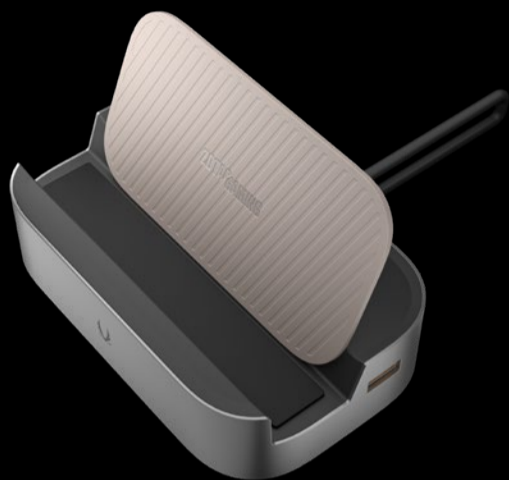

DOCKING STATION

SKU : ZGC-A1DS-01

EAN : 4895173630460

UPC : 810012085151

The ZOTAC GAMING Docking Station is designed to expand functionality of your mobile devices, ranging from handheld gaming consoles, phones, and more. With an HDMI display output and plenty of USB ports, as well as an extra NVMe SSD slot for expandable storage, the ZOTAC GAMING Docking Station is capable of turning portable devices into a full-fledged desktop environment in short notice.

TECHNICAL SPECIFICATIONS

GENERAL	DIMENSIONS	128MM X 79.1MM X 33.7MM
	MATERIALS	ALUMINUM, ABS
INPUT/OUTPUT	UPSTREAM INTERFACE	1X USB 3.2 GEN 2 PORT (USB TYPE-C) 1X USB TYPE-C PD POWER INPUT PORT
	EXTENSION PORTS	1X USB 3.0 INPUT 1X USB 3.2 GEN 2 INPUT 1X USB 3.2 GEN 2 INPUT (USB TYPE-C) 1X RJ-45 GIGABIT ETHERNET 1X HDMI VIDEO OUTPUT 1X M.2 NVME PCIE GEN3 X2 SLOT (2230/2242/2260/2280)
CONNECTIVITY	MAX. OUTPUT RESOLUTION	3840X2160@60HZ
	MAX. DATA TRANSFER SPEED	10GBPS
	MAXIMUM POWER OUTPUT	90W
MECHANICAL	COMPATIBLE OS	WINDOWS 10/11 OR LATER MAC OSX 10.X OR LATER LINUX ANDROID iOS / IPADOS 17 OR ABOVE
CONTENTS	INSIDE THE BOX	1 X ZOTAC GAMING DOCKING STATION 1 X SILICON SSD STANDOFF 1 X THERMAL PAD 1 X USER MANUAL