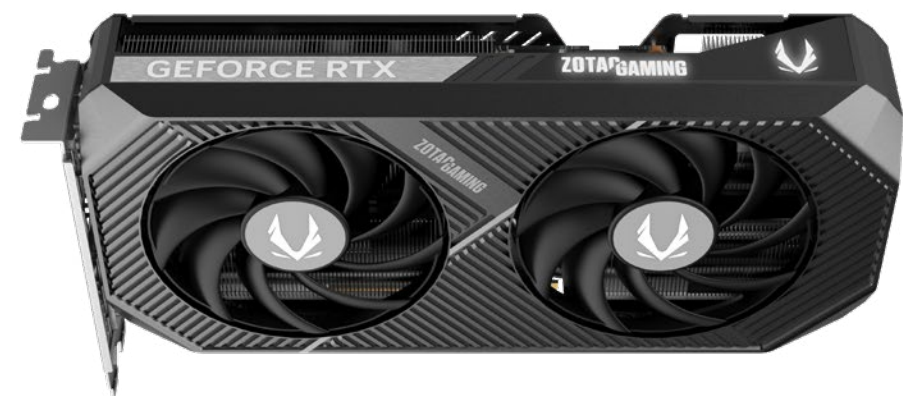

ZOTAC GAMING GeForce RTX 5070 TWIN EDGE OC

SKU: ZT-B50700H-10A | EAN: 8886307703408 | UPC: 810012086776

The ZOTAC GAMING GeForce RTX 5070 Twin Edge OC is a compact graphics card powered by NVIDIA's cutting edge Blackwell Architecture, DLSS4 and 12GB of GDDR7 memory. Compact yet powerful, the Twin Edge OC is ready to take on both gaming and AI workloads with its impressive performance.

KEY FEATURES

- NVIDIA Blackwell Architecture
- 5th Generation Tensor cores
- 4th Generation RT cores
- NVIDIA DLSS 4
- Game Ready and NVIDIA Studio Drivers
- NVIDIA® App
- NVIDIA Broadcast, NVIDIA G-SYNC®
- NVIDIA SFF-Ready Enthusiast GeForce Card
- Compact form factor
- 12GB GDDR7 graphics memory
- IceStorm 2.0 advanced cooling
- FREEZE fan stop
- Dual 90mm BladeLink Fans
- 12V-2x6 Power Safety Light
- Metal backplate
- ZOTAC GAMING FireStorm Utility
- Side Retention Mount for secure transport