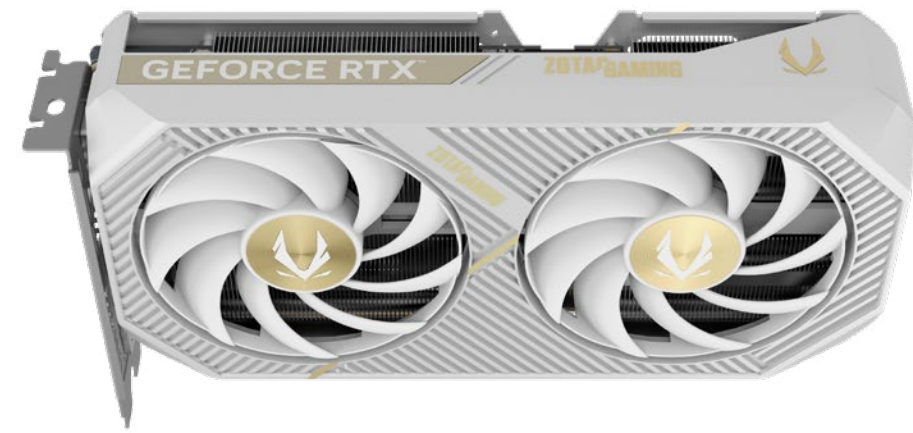

ZOTAC GAMING GeForce RTX 5060 Ti 16GB Twin Edge OC

SKU: ZT-B50620Q-10A | EAN: 8886307703439 | UPC: 810012086745

The ZOTAC GAMING GeForce RTX 5060 Ti 16GB Twin Edge OC White Edition is a compact graphics card powered by NVIDIA's cutting edge Blackwell Architecture, DLSS4 and 16GB of GDDR7 memory. With a factory OC as well as a solid cooling solution, the Twin Edge OC White Edition is ready to take on the latest title releases with smooth framerates and performance.

KEY FEATURES

- NVIDIA Blackwell Architecture
- 5th Generation Tensor cores
- 4th Generation RT cores
- NVIDIA DLSS 4
- Game Ready and NVIDIA Studio Drivers
- NVIDIA® GeForce Experience™
- NVIDIA Broadcast, NVIDIA G-SYNC®
- 16GB GDDR7 graphics memory
- IceStorm 2.0 advanced cooling
- FREEZE fan stop
- Dual 90mm BladeLink Fans
- Metal backplate
- ZOTAC GAMING FireStorm Utility
- Side Retention Mount for secure transport
- SFF-Ready compact footprint