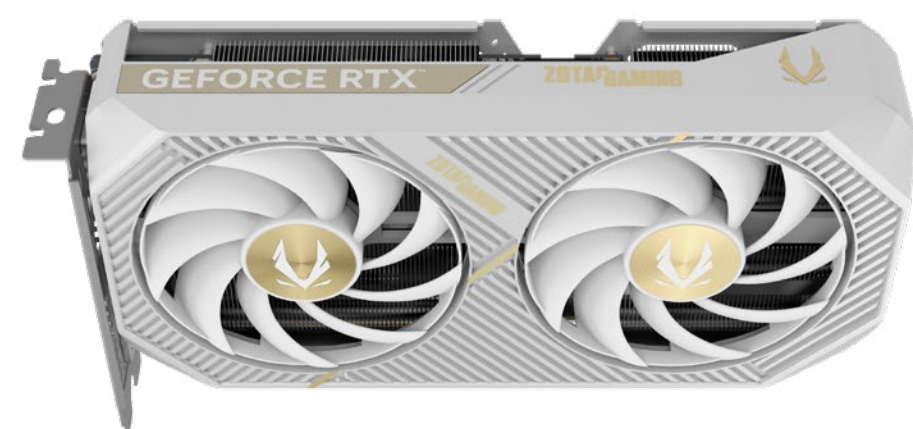

ZOTAC GAMING GeForce RTX 5060 Ti 8GB Twin Edge OC White Edition

SKU: ZT-B50610Q-10A | EAN: 8886307703453 | UPC: 810012086721

The ZOTAC GAMING GeForce RTX 5060 Ti 8GB Twin Edge OC White Edition is a compact graphics card powered by NVIDIA's cutting edge Blackwell Architecture, DLSS4 and 8GB of GDDR7 memory. With a factory OC as well as a solid cooling solution, the Twin Edge OC White Edition is ready to take on the latest title releases with smooth framerates and performance.

KEY FEATURES

- NVIDIA Blackwell Architecture
- 5th Generation Tensor cores
- 4th Generation RT cores
- NVIDIA DLSS 4
- Game Ready and NVIDIA Studio Drivers
- NVIDIA® GeForce Experience™
- NVIDIA Broadcast, NVIDIA G-SYNC®
- 8GB GDDR7 graphics memory
- IceStorm 2.0 advanced cooling
- FREEZE fan stop
- Dual 90mm BladeLink Fans
- Metal backplate
- ZOTAC GAMING FireStorm Utility
- Side Retention Mount for secure transport
- SFF-Ready compact footprint