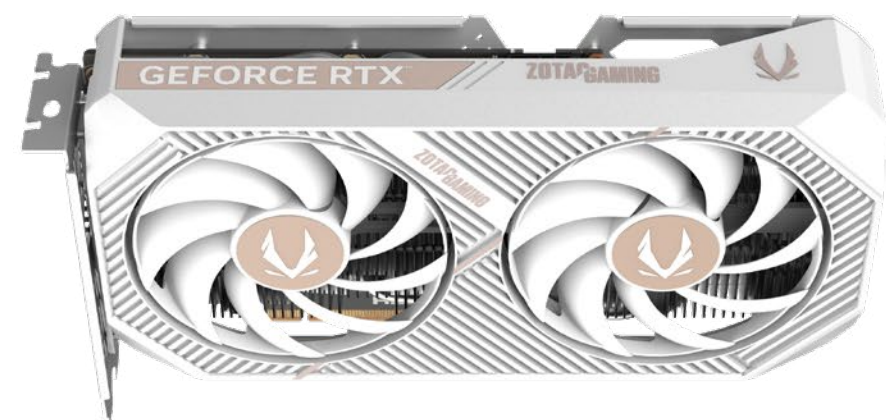

# ZOTAC GAMING GeForce RTX 5060 Twin Edge OC White Edition

SKU: ZT-B50600W-10H | EAN: 8886307701527 | UPC: 810012085939

The ZOTAC GAMING GeForce RTX 5060 Twin Edge OC White Edition is a compact graphics card powered by NVIDIA's cutting edge Blackwell Architecture, DLSS4 and 8GB of GDDR7 memory. With a factory OC as well as a solid cooling solution, the Twin Edge OC White Edition is ready to take on the latest title releases with smooth framerates and performance.

## KEY FEATURES

- NVIDIA Blackwell Architecture
- 5th Generation Tensor cores
- 4th Generation RT cores
- NVIDIA DLSS 4
- Game Ready and NVIDIA Studio Drivers
- NVIDIA® GeForce Experience™
- NVIDIA Broadcast, NVIDIA G-SYNC®
- 8GB GDDR7 graphics memory
- Dual 90mm BladeLink Fans
- ZOTAC GAMING FireStorm Utility
- SFF-Ready compact footprint
- Metal Backplate