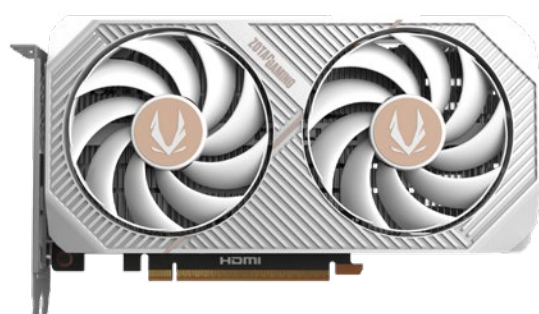

# ZOTAC GAMING GeForce RTX 5060 Twin Edge OC White Edition

SKU: ZT-B50600W-10H | EAN: 8886307701527 | UPC: 810012085939

The ZOTAC GAMING GeForce RTX 5060 Twin Edge OC White Edition is a compact graphics card powered by NVIDIA's cutting edge Blackwell Architecture, DLSS4 and 8GB of GDDR7 memory. With a factory OC as well as a solid cooling solution, the Twin Edge OC White Edition is ready to take on the latest title releases with smooth framerates and performance.

## KEY FEATURES

- NVIDIA Blackwell Architecture
- 5th Generation Tensor cores
- 4th Generation RT cores
- NVIDIA DLSS 4
- Game Ready and NVIDIA Studio Drivers
- NVIDIA® GeForce Experience™
- NVIDIA Broadcast, NVIDIA G-SYNC®
- 8GB GDDR7 graphics memory
- Dual 90mm BladeLink Fans
- ZOTAC GAMING FireStorm Utility
- SFF-Ready compact footprint
- Metal Backplate