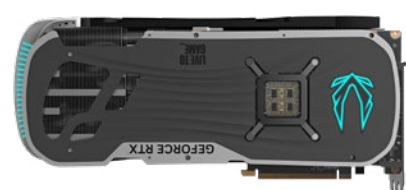

# GEFORCE RTX 4080 SUPER AMP EXTREME AIRO 16GB GDDR6X

SKU: ZT-D40820B-10P | EAN: 4895173628542 | UPC: 810012084468

Inspired by aerodynamic concepts, the ZOTAC GAMING GeForce RTX 4080 SUPER AMP EXTREME AIRO 16GB GDDR6X utilizes an AIR-Optimized design to bring out the best in the world's most advanced gaming GPU powered by the NVIDIA Ada Lovelace architecture and DLSS 3.5. For gamers and enthusiasts who desire the ultimate performance, the AMP Extreme AIRO graphics card has everything to offer - from unrivaled power to outstanding thermal and noise performance.

## KEY FEATURES

- NVIDIA Ada Lovelace streaming multiprocessors: Up to 2x performance and power efficiency
- 4th generation tensor cores: Up to 4X performance with DLSS 3 vs. brute-force rendering
- 3rd generation RT cores: Up to 2X ray tracing performance
- NVIDIA DLSS 3.5
- Game Ready and NVIDIA Studio Drivers
- NVIDIA® GeForce Experience™
- NVIDIA Broadcast, NVIDIA G-SYNC®
- 16GB GDDR6X graphics memory
- IceStorm 2.0 advanced cooling
- FREEZE fan stop, Active fan control
- SPECTRA 2.0 customizable ARGB lighting
- Metal backplate
- ZOTAC GAMING FireStorm Utility

### SPECIFICATIONS

- NVIDIA GeForce RTX 4080 SUPER GPU
- 10240 CUDA cores
- 16GB GDDR6X memory
- 256-bit memory bus
- Engine boost clock: 2610 MHz
- Memory clock: 23.0 Gbps
- PCI Express 4.0 x16