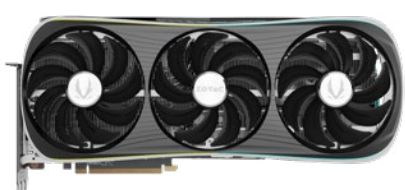

# GEFORCE RTX 4080 SUPER AMP EXTREME AIRO 16GB GDDR6X

SKU: ZT-D40820B-10P | EAN: 4895173628542 | UPC: 810012084468

Inspired by aerodynamic concepts, the ZOTAC GAMING GeForce RTX 4080 SUPER AMP EXTREME AIRO 16GB GDDR6X utilizes an AIR-Optimized design to bring out the best in the world's most advanced gaming GPU powered by the NVIDIA Ada Lovelace architecture and DLSS 3.5. For gamers and enthusiasts who desire the ultimate performance, the AMP Extreme AIRO graphics card has everything to offer - from unrivaled power to outstanding thermal and noise performance.

## KEY FEATURES

- NVIDIA Ada Lovelace streaming multiprocessors: Up to 2x performance and power efficiency
- 4th generation tensor cores: Up to 4X performance with DLSS 3 vs. brute-force rendering
- 3rd generation RT cores: Up to 2X ray tracing performance
- NVIDIA DLSS 3.5
- Game Ready and NVIDIA Studio Drivers
- NVIDIA® GeForce Experience™
- NVIDIA Broadcast, NVIDIA G-SYNC®
- 16GB GDDR6X graphics memory
- IceStorm 2.0 advanced cooling
- FREEZE fan stop, Active fan control
- SPECTRA 2.0 customizable ARGB lighting
- Metal backplate
- ZOTAC GAMING FireStorm Utility

### SPECIFICATIONS

- NVIDIA GeForce RTX 4080 SUPER GPU
- 10240 CUDA cores
- 16GB GDDR6X memory
- 256-bit memory bus
- Engine boost clock: 2610 MHz
- Memory clock: 23.0 Gbps
- PCI Express 4.0 x16