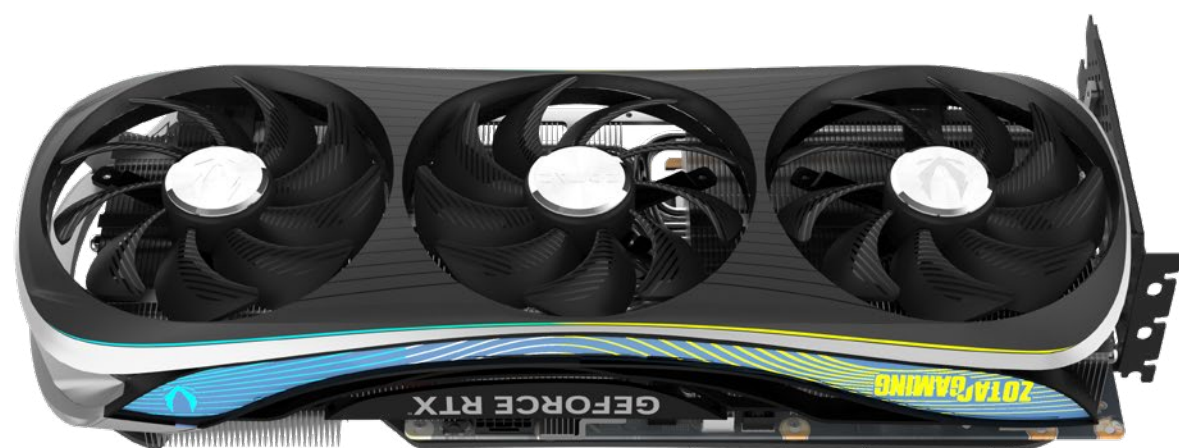

# GEFORCE RTX 4080 SUPER AMP EXTREME AIRO 16GB GDDR6X

SKU: ZT-D40820B-10P | EAN: 4895173628542 | UPC: 810012084468

Inspired by aerodynamic concepts, the ZOTAC GAMING GeForce RTX 4080 SUPER AMP EXTREME AIRO 16GB GDDR6X utilizes an AIR-Optimized design to bring out the best in the world's most advanced gaming GPU powered by the NVIDIA Ada Lovelace architecture and DLSS 3.5. For gamers and enthusiasts who desire the ultimate performance, the AMP Extreme AIRO graphics card has everything to offer - from unrivaled power to outstanding thermal and noise performance.

## KEY FEATURES

- NVIDIA Ada Lovelace streaming multiprocessors: Up to 2x performance and power efficiency
- 4th generation tensor cores: Up to 4X performance with DLSS 3 vs. brute-force rendering
- 3rd generation RT cores: Up to 2X ray tracing performance
- NVIDIA DLSS 3.5
- Game Ready and NVIDIA Studio Drivers
- NVIDIA® GeForce Experience™
- NVIDIA Broadcast, NVIDIA G-SYNC®
- 16GB GDDR6X graphics memory
- IceStorm 2.0 advanced cooling
- FREEZE fan stop, Active fan control
- SPECTRA 2.0 customizable ARGB lighting
- Metal backplate
- ZOTAC GAMING FireStorm Utility

### SPECIFICATIONS

- NVIDIA GeForce RTX 4080 SUPER GPU
- 10240 CUDA cores
- 16GB GDDR6X memory
- 256-bit memory bus
- Engine boost clock: 2610 MHz
- Memory clock: 23.0 Gbps
- PCI Express 4.0 x16