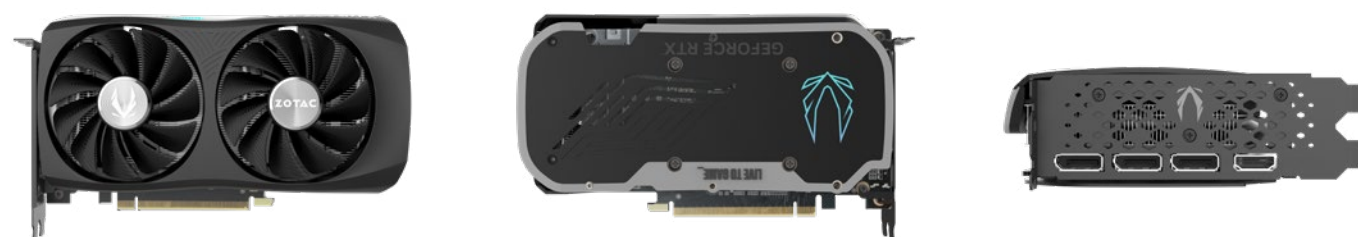

# GEFORCE RTX 4070 TWIN EDGE OC GDDR6

SKU: ZT-D40740H-10M | EAN: 4895173630545 | UPC: 810012085199

The ZOTAC GAMING GeForce RTX 4070 Twin Edge OC GDDR6 is a compact and powerful graphics card, featuring the NVIDIA Ada Lovelace architecture and an aerodynamic-inspired design. With a reduced 2.2 slot size, it's an excellent choice for those who want to build a SFF gaming PC capable of high framerate and performance in the latest title releases.

## KEY FEATURES

- NVIDIA Ada Lovelace streaming multiprocessors: Up to 2x performance and power efficiency
- 4th generation tensor cores: Up to 4X performance with DLSS 3 vs. brute-force rendering
- 3rd generation RT cores: Up to 2X ray tracing performance
- NVIDIA DLSS 3 Frame Generation
- Game Ready and NVIDIA Studio Drivers
- NVIDIA® GeForce Experience™
- NVIDIA Broadcast, NVIDIA G-SYNC®
- NVIDIA GPU Boost™
- 12GB GDDR6 graphics memory
- IceStorm 2.0 advanced cooling
- FREEZE fan stop, Active fan control
- SPECTRA customizable RGB lighting
- Metal backplate
- ZOTAC GAMING FireStorm Utility
- Compact Design
- SFF-Ready Enthusiast GeForce Card

### SPECIFICATIONS

- NVIDIA GeForce RTX 4070 GPU
- 5888 CUDA cores
- 12GB GDDR6 memory
- 192-bit memory bus
- Engine boost clock: 2490 MHz
- Memory clock: 20.0 Gbps
- PCI Express 4.0 x16