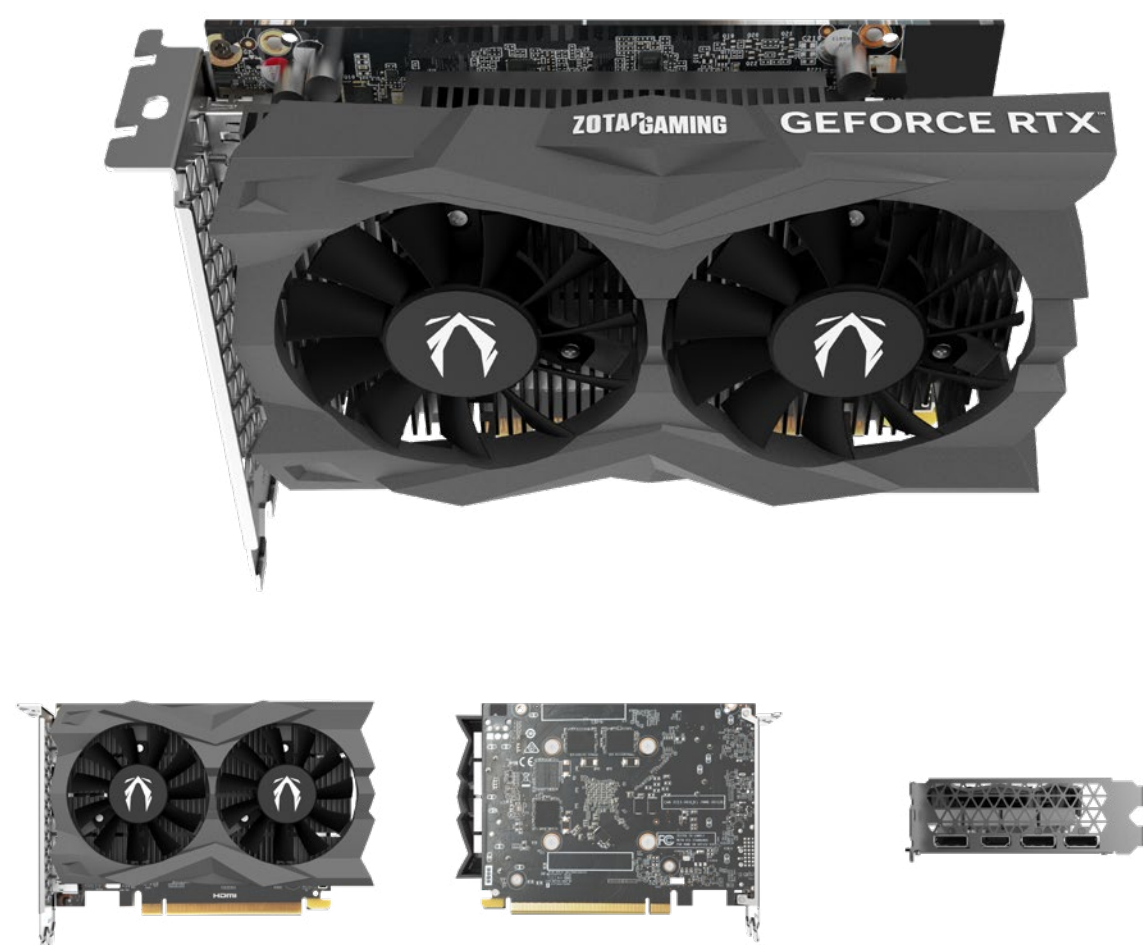

# GEFORCE RTX 3050 6GB GDDR6 TWIN EDGE OC

SKU: ZT-A30510H-10L | EAN: 4895173630590 | UPC: 810012085250

Get Amplified with the ZOTAC GAMING GeForce RTX™ 30 Series based on the NVIDIA Ampere architecture. Built with enhanced RT Cores and Tensor Cores, streaming multiprocessors, and high-speed GDDR6 memory, the ZOTAC GAMING GeForce RTX 3050 6GB GDDR6 Twin Edge OC gives rise to amplified gaming while having a compact footprint.

**TWIN EDGE**

**OC**  
EDITION

**GEFORCE**  
RTX

**HDMI**  
HIGH-DEFINITION MULTIMEDIA INTERFACE

**FIRE**  
**STORM**

**6GB**  
GDDR6