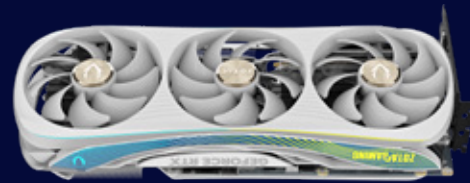

## GeForce RTX 4080 16GB AMP Extreme AIRO

Features	IceStorm 2.0, 24+3 Power Phase, Spectra 2.0, Dual BIOS, Freeze Fan Stop, Active Fan Control, Dual Ball Bearings, Vibration Dampeners, Die-cast Metal RGB Backplate, Counter-Rotational fan spin
CUDA Cores	9728
Speed	2565 MHz Boost
Memory	16GB GDDR6X 22.4 Gbps 256-bit
Display Connectors	3x DisplayPort 1.4a, HDMI 2.1