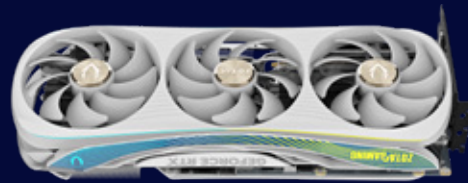

## GeForce RTX 4090 AMP Extreme AIRO

<b>Features</b>	IceStorm 3.0, 24+4 Power Phase, Spectra 2.0, Dual BIOS, Freeze Fan Stop, Active Fan Control, Dual Ball Bearings, Vibration Dampeners, Die-cast Metal RGB Backplate, Counter-Rotational fan spin
<b>CUDA Cores</b>	16384
<b>Speed</b>	2580 MHz Boost
<b>Memory</b>	24GB GDDR6X 21 Gbps 384-bit
<b>Display Connectors</b>	3x DisplayPort 1.4a, HDMI 2.1

## GeForce RTX 4080 16GB AMP Extreme AIRO

Features	IceStorm 2.0, 24+3 Power Phase, Spectra 2.0, Dual BIOS, Freeze Fan Stop, Active Fan Control, Dual Ball Bearings, Vibration Dampeners, Die-cast Metal RGB Backplate, Counter-Rotational fan spin
CUDA Cores	9728
Speed	2565 MHz Boost
Memory	16GB GDDR6X 22.4 Gbps 256-bit
Display Connectors	3x DisplayPort 1.4a, HDMI 2.1