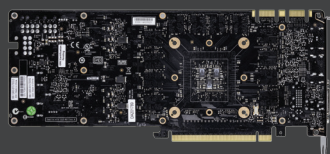

→ GRAPHICS CARD / CARTE GRAPHIQUE / GRAFIKKARTE / TARJETA GRAFICA / ВИДЕОКАРТА

NVIDIA® GEFORCE® GTX™ 980Ti

Ti. The most powerful two letters in the world of GPUs. When paired with our flagship gaming GPU—GeForce GTX 980—it enables new levels of performance and capabilities. Accelerated by the groundbreaking NVIDIA Maxwell™ architecture, GTX 980 Ti delivers an unbeatable 4K and virtual reality experience. With 2816 NVIDIA® CUDA® cores and 6 GB of memory, it has the horsepower to drive whatever comes next.

SKU: ZT-90501-10P

EAN: 4895173607158

UPC: 816264015809

TECHNICAL SPECIFICATIONS

FEATURES

- NVIDIA Dynamic Super Resolution technology
- NVIDIA MFAA technology
- NVIDIA PhysX technology
- NVIDIA GameWorks technology
- NVIDIA GameStream ready
- NVIDIA G-Sync ready
- NVIDIA SHIELD ready
- NVIDIA GPU Boost 2.0 technology
- NVIDIA Adaptive Vertical Sync technology
- NVIDIA Surround technology
- NVIDIA SLI ready
- NVIDIA CUDA technology

SPECIFICATIONS

- NVIDIA GeForce GTX 980 Ti GPU
- 2816 CUDA cores
- 6GB GDDR5 memory
- 384-bit memory bus
- Engine clock (base): 1000 MHz (boost): 1076 MHz
- Memory clock: 7010 MHz
- PCI Express 3.0

CONNECTIONS

- 3 x DisplayPort 1.2 (4k @ 60 Hz)
- 1 x HDMI (4k @ 60 Hz)
- 1 x Dual-link DVI (2560x1600)
- Quad simultaneous display capable

POWER REQUIREMENTS

- 600-watt power supply recommended
- 250-watt max power consumption
- 6-pin PCI Express power connectors
- 8-pin PCI Express power connectors