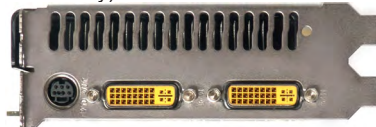

Connectors

- Dual dual-link DVI (Up to 2560x1600)
- HDCP compatible
- HDTV (component video)
- Dual SLI connectors (3-way SLI ready)

HDTV Ready

- ED 480p
- HD 720p
- HD 1080i
- Full HD 1080p

Power Requirements

- 450-watt power supply recommended
- 146-watt max power consumption