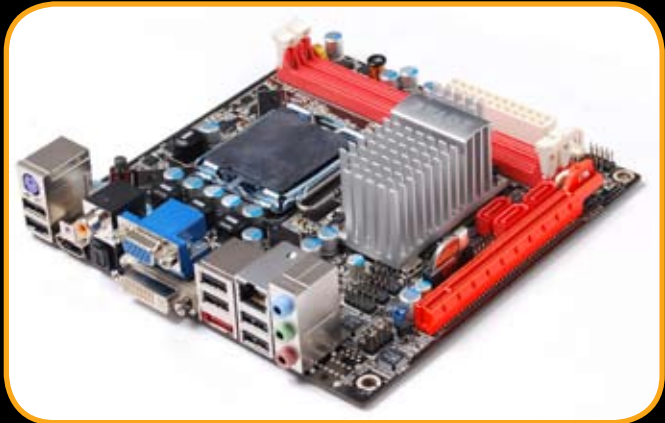

# GeForce® 9300-ITX WiFi

**ZOTAC**  
It's Time to Play.

SKU: GF9300-G-E

Experience the perfect digital home experience with the ZOTAC GeForce® 9300-ITX WiFi. Harnessing the power of NVIDIA®'s GeForce® 9300 graphics processor, the ZOTAC GeForce® 9300-ITX WiFi delivers NVIDIA® PureVideo HD technology for flawless high-definition Blu-ray playback and superior scaling of standard-definition videos, and NVIDIA® CUDA technology for accelerated video processing capabilities.

The ZOTAC GeForce® 9300-ITX WiFi pairs the GeForce® 9300 graphics processor with Intel socket LGA775 processors – Intel® Core™ 2 Duo, Core™ 2 Quad, Pentium® and Celeron® up to 1333 MHz front-side bus – for a high-performance platform that's ready to take on high-definition video playback yet only occupy a 170mm x 170mm mini-ITX footprint. Hybrid SLI™, PCI Express 2.0 x16, DDR2, high-definition audio and SATA 3.0Gbps technologies enable the ZOTAC GeForce® 9300-ITX WiFi to have expansion potential worthy of a home theater PC.

## Specifications

- NVIDIA® GeForce® 9300 GPU
- Graphics Engine Clock: 450 MHz
- Shader Clock: 1200 MHz
- 16 stream processors

## Memory support

- Dual-channel DDR2-800
- 2 x 240 pin DDR2 DIMM slots
- Up to 8GB ram